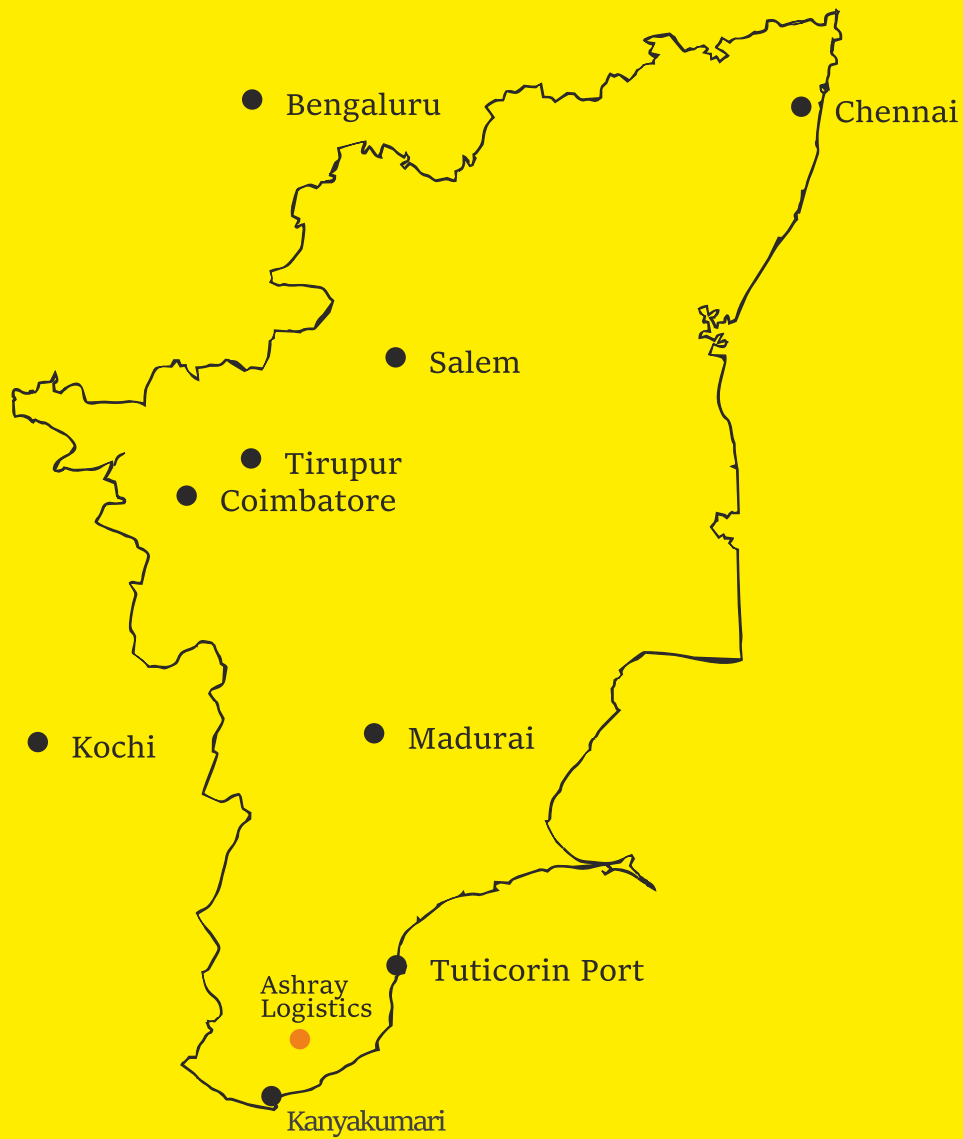

Supply Chain Management

Open Space Yard

By Road

On NH 7 between Kanyakumari & Tirunelveli

Tuticorin - 60 Km

Madurai - 160 Km

Chennai - 650 Km

Thiruvananthapuram - 130 Km

By Rail

Nanguneri - 4 Km

Tirunelveli - 30 Km

Kanyakumari - 40 Km

Madurai - 160 Km

Chennai - 650 Km

By Air

Tuticorin Airport - 60 Km

Thiruvananthapuram Int'l Airport - 130 Km

Madurai International Airport - 160 Km

Chennai International Airport - 650 Km

By Sea

Tuticorin Port - 82 Km

KEY FEATURES

- Located in Industry friendly state of Tamil Nadu
- State of the Art, built-to-suit, custom bonded free trade warehousing zone
- No capital cost, low operational and establishment costs
- Plug and play model, Walk to Work concept
- Higher levels of National and Global connectivity
- Customs officer at site providing in-house customs clearance for hassle free operations
- Duty free import/domestic procurement of goods for storage, Value addition, development and operation
- 100% Income Tax exemption for first 5 years, 50% for next 5 years thereafter and 50% of the ploughed back profit for next 5 years
- Exemption from Sales tax, VAT, Service Tax and other levies
- Power, Water, Human Resource ready
- Single window clearance for Central and State level approvals

Spread over 25 acres in
AMRL Hi-Tech City Limited,
Nanguneri SEZ

Ashray logistics

Ashray Logistics India Private Limited
NH7, AMRL Hitech City Ltd, Nanguneri SEZ,
Tirunelveli 627 108, Tamil Nadu, India

Contact @ +91 95000 15734
info@ashraylogistics.com | www.ashraylogistics.com